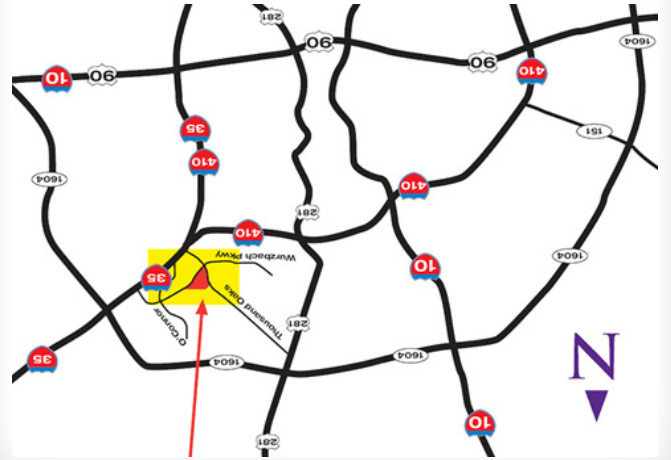

Morgan's Wonderland is located in
Northeast San Antonio at Thousand
Oaks Drive (exit 167B) and Wurzbach
Parkway. We are located directly
across from Heroes Stadium.

5223 David Edwards Drive
San Antonio, TX 78233

RSVP:

WHERE:

WHEN:

FOR:

5223 David Edwards Drive
San Antonio, TX 78233
210-495-5888
www.MorgansWonderland.com

COME
PARTY
with us at